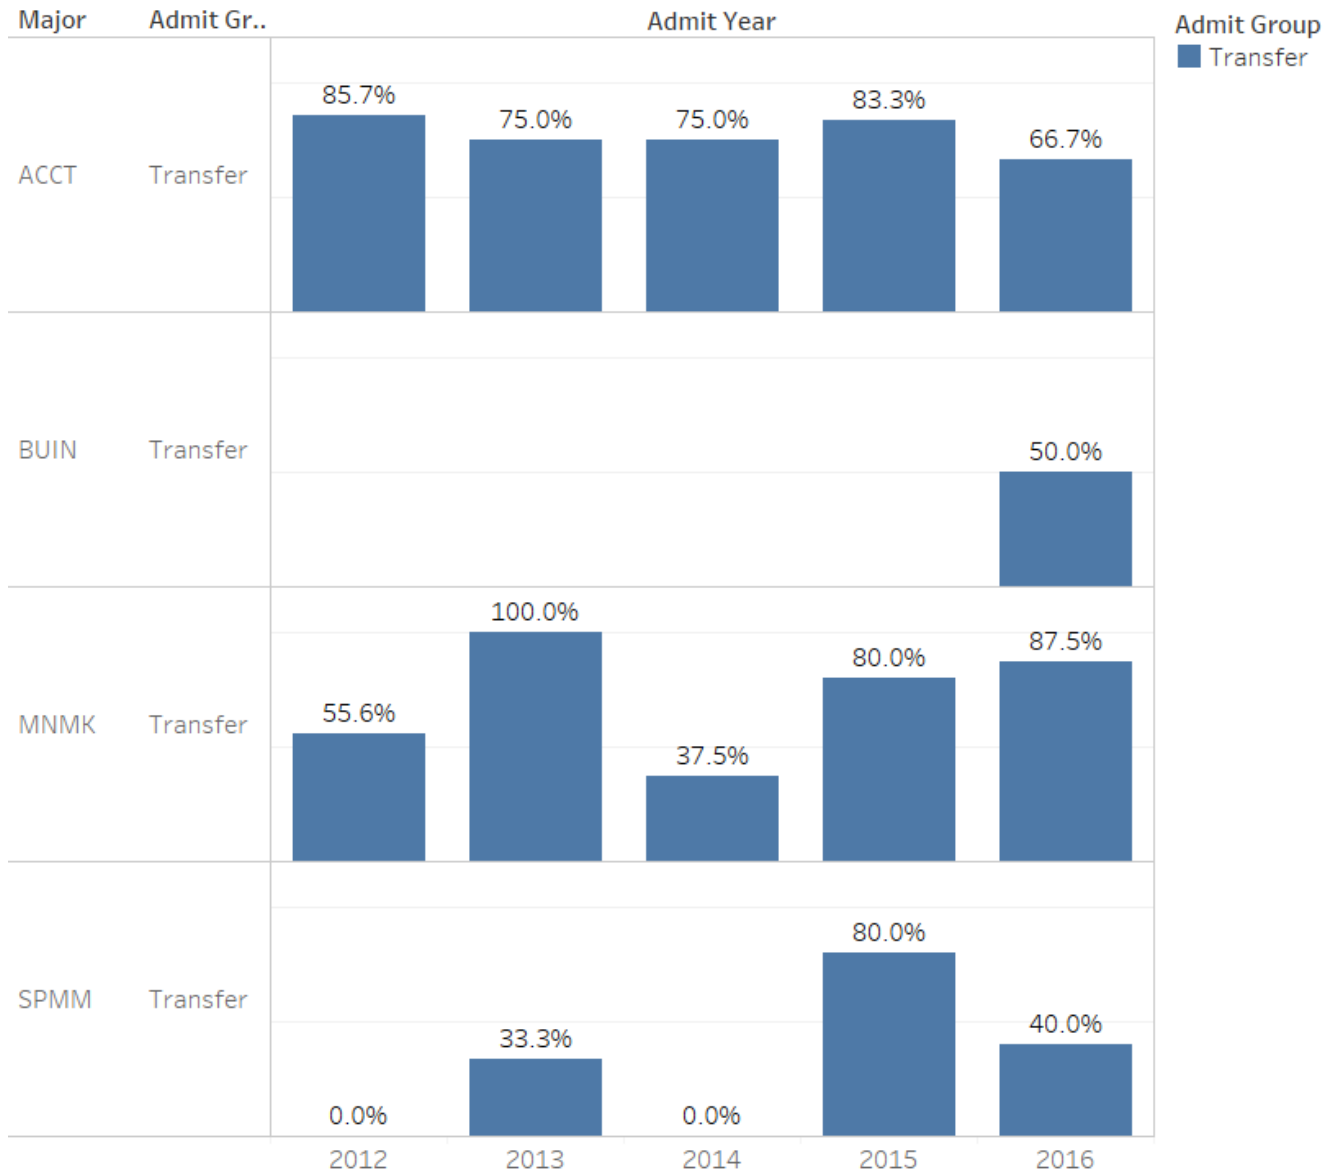

Holy Family University School of Business Administration Graduation Data

Based on Admit Years
2012 - 2016

Graduation Rate (First-Time Freshmen) based on Admit Year

Average of Grad Flag for each Admit Year broken down by Major and Admit Group. Color shows details about Admit Group. The marks are labeled by average of Grad Flag. The view is filtered on Major, Admit Year and Admit Group. The Major filter keeps ACCT, BUIN, INFO, MNMK and SPMM. The Admit Year filter keeps 2012, 2013, 2014, 2015 and 2016. The Admit Group filter keeps First-Time Freshmen.

Graduation Rate (Transfer) based on Admit Year

Average of Grad Flag for each Admit Year broken down by Major and Admit Group. Color shows details about Admit Group. The marks are labeled by average of Grad Flag. The view is filtered on Major, Admit Year and Admit Group. The Major filter keeps ACCT, BUIN, INFO, MNMK and SPMM. The Admit Year filter keeps 2012, 2013, 2014, 2015 and 2016. The Admit Group filter keeps Transfer.