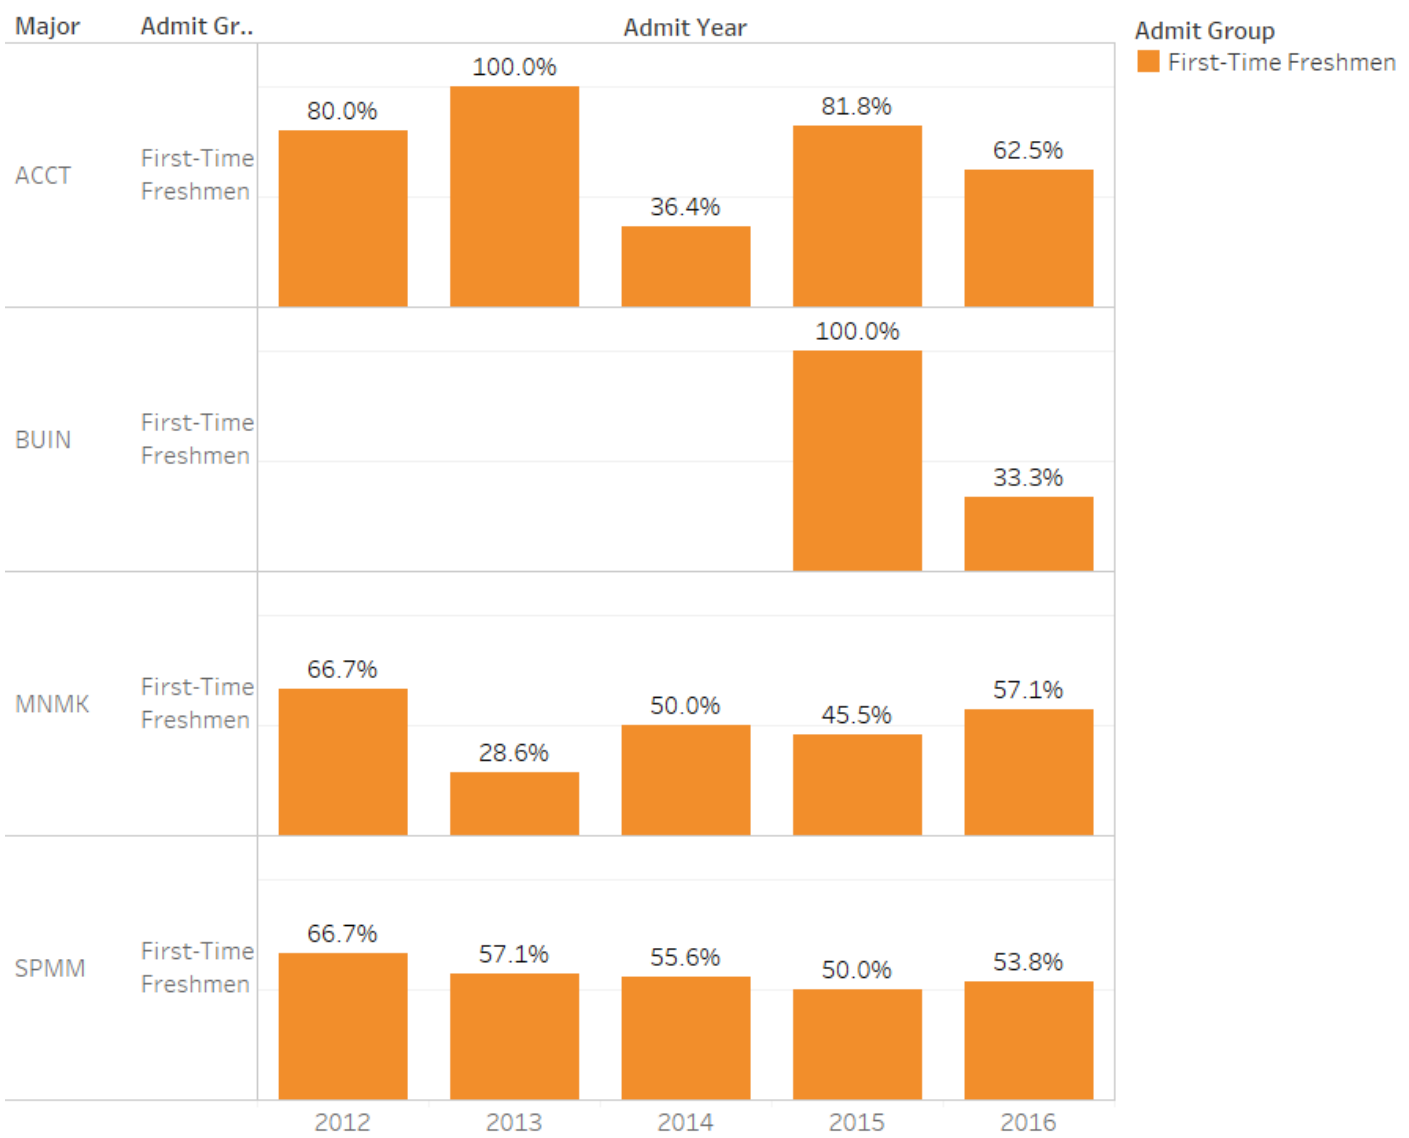

Holy Family University School of Business Administration Graduation Data

Based on Admit Years
2012 - 2016

Graduation Rate (First-Time Freshmen) based on Admit Year

Average of Grad Flag for each Admit Year broken down by Major and Admit Group. Color shows details about Admit Group. The marks are labeled by average of Grad Flag. The view is filtered on Major, Admit Year and Admit Group. The Major filter keeps ACCT, BUIN, INFO, MNMK and SPMM. The Admit Year filter keeps 2012, 2013, 2014, 2015 and 2016. The Admit Group filter keeps First-Time Freshmen.

Graduation Rate (Transfer) based on Admit Year

Average of Grad Flag for each Admit Year broken down by Major and Admit Group. Color shows details about Admit Group. The marks are labeled by average of Grad Flag. The view is filtered on Major, Admit Year and Admit Group. The Major filter keeps ACCT, BUIN, INFO, MNMK and SPMM. The Admit Year filter keeps 2012, 2013, 2014, 2015 and 2016. The Admit Group filter keeps Transfer.